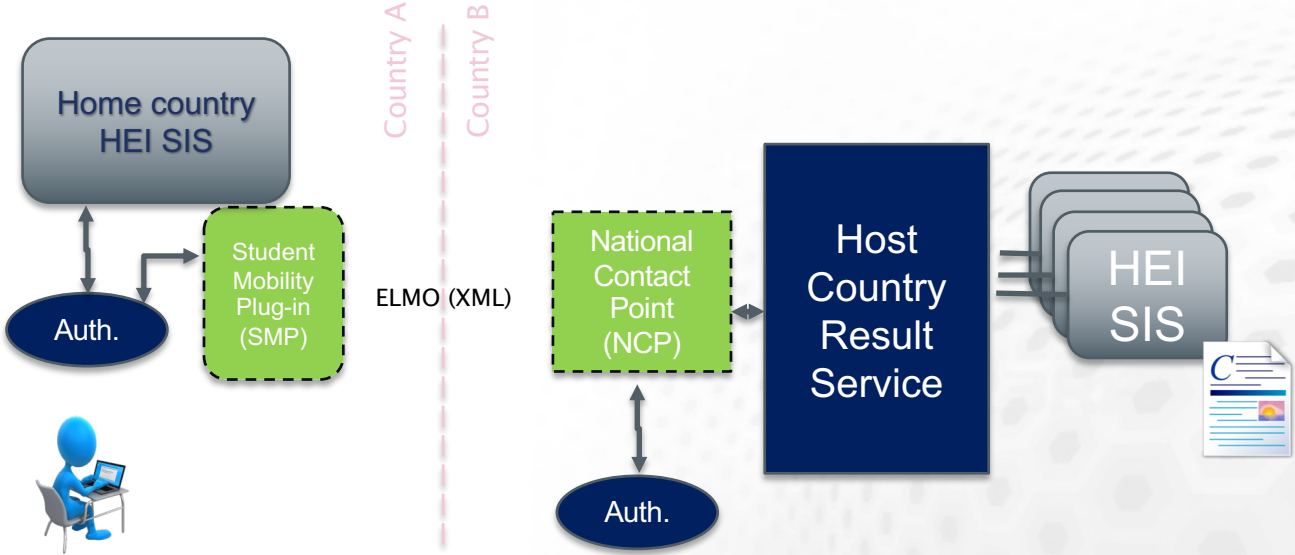

**EMREX**

**- the user-centered solution for electronic  
transfer of student data**

**Tor Fridell**

## What is EMREX?

- A system where a student can fetch assessment data from a host university after exchange studies and bring it back electronically to the home university.
  - Transcript of records
  - Diploma Supplement information
- User driven, student centered
- No central database, federated solution

## Our vision

- Enabling digitalization of any process in need of assessment data - before, during and after studies
- Goes beyond Erasmus+ mobility
  - student mobility programs
  - joint degrees, double degrees
  - admission services
  - recruitment solutions
  - credential evaluation
  - All countries in the world

# How EMREX works